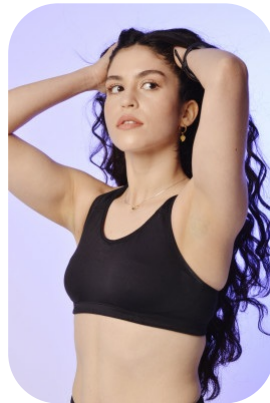

Leticia De Melo

Age: 25-30	Height: 5ft2inch	Eye Colour: Brown	Accent: London
Gender:F	Weight: 56kg	Waist: 26"	Bust: 33"
Location: London	Shoe Size: 5.5	Hips: 37"	
Drives: Yes	Hair Color: Brunette		

Talents
COMMERCIAL MODELS