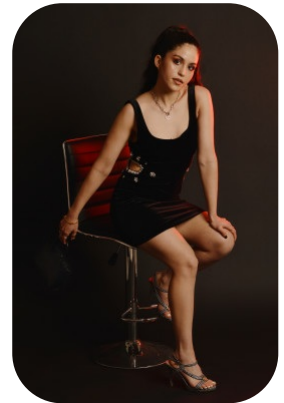

Leticia De Melo

Age: 25-30	Height: 5ft2inch	Eye Colour: Brown	Accent: London
Gender:F	Weight: 56kg	Waist: 26"	Bust: 33"
Location: London	Shoe Size: 5.5	Hips: 37"	
Drives: Yes	Hair Color: Brunette		

Talents
COMMERCIAL MODELS